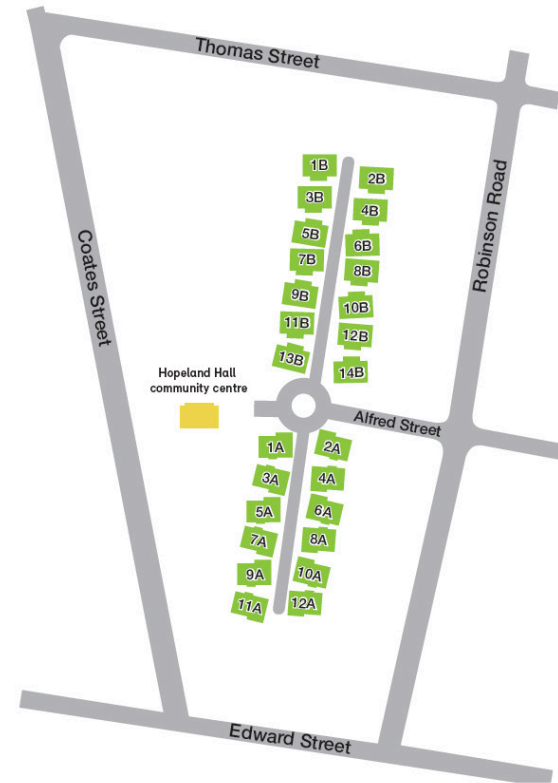

Tabeel Retirement Living

Attachment 7

Site Map

Tabeel. Laidley

91 Alfred St, Laidley Qld 4341

p. 07 5466 8300 | e. tabeel@lutheranservices.org.au | w. lutheranservices.org.au