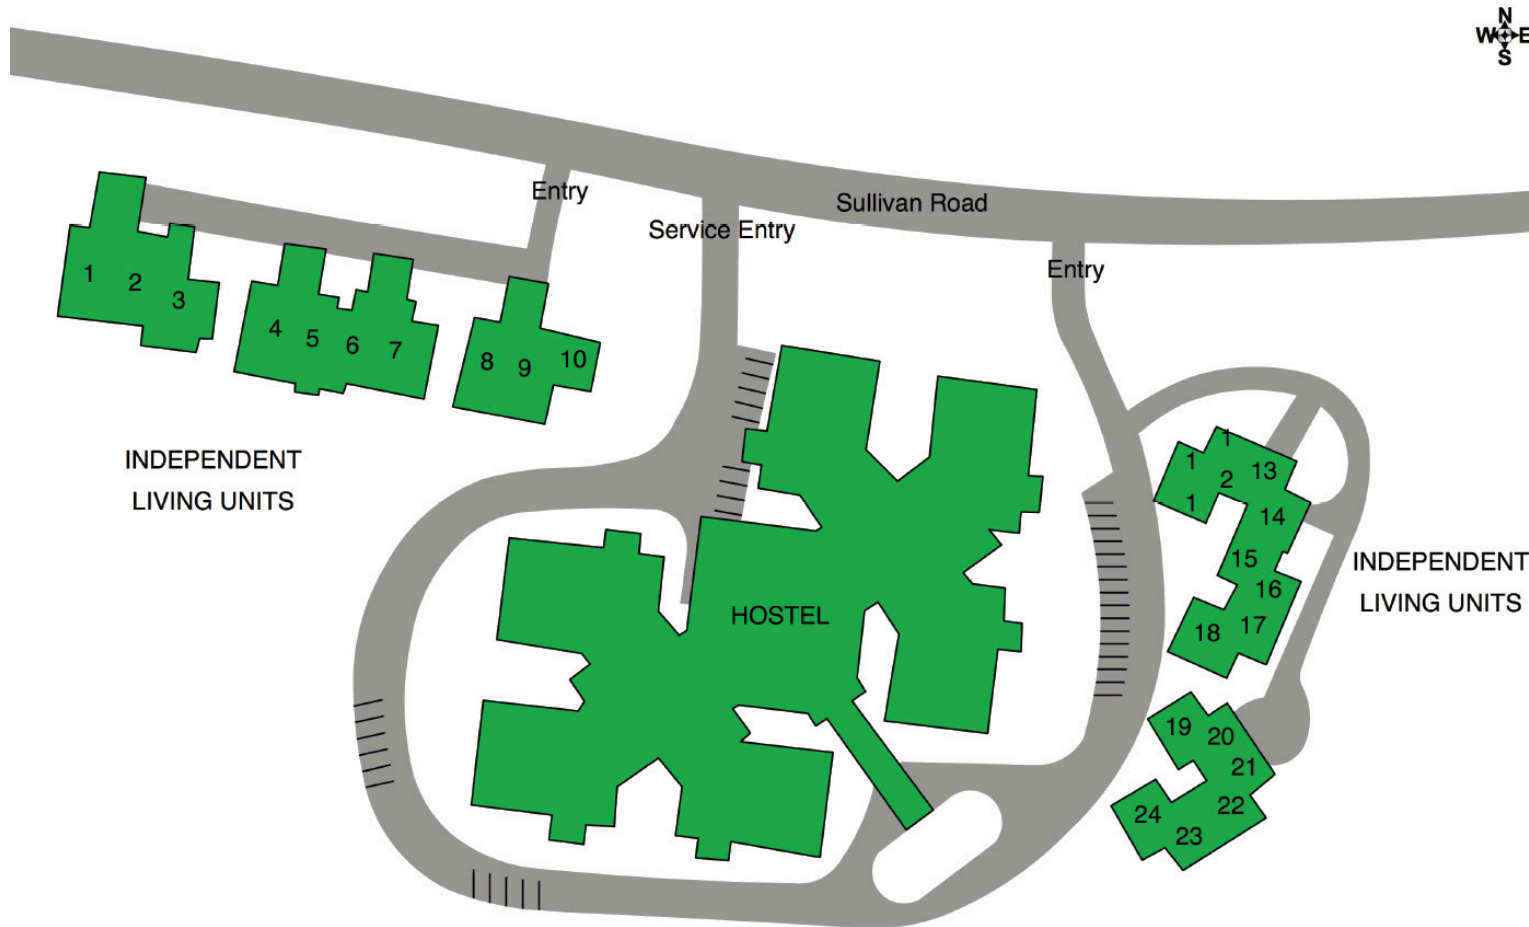

St Andrews Retirement Living

Attachment 7

Site Map

St Andrews Retirement Living

2 Sullivan Rd, Tallebudgera Qld 4228

p. 07 5576 3559 | e. standrews@lutheranservices.org.au | w. lutheranservices.org.au